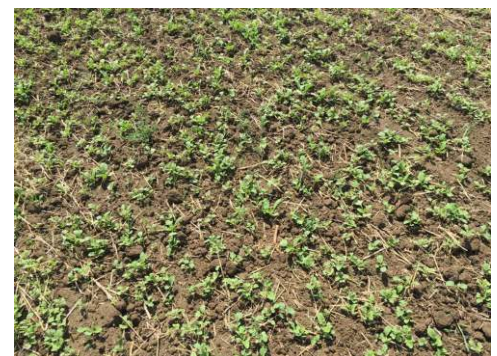

Incinerator

Forage Brassica Blend

For Cover Crops and Forage

BLEND INCINERATOR

Incinerator Blend is a proprietary four-way blend of brassicas including Arugla, White Mustard, Forage Rape and Daikon Radish. It is well suited for pre potato or sugar beet fall cover cropping. It will reduce soil compaction, increase organic soil matter, trap nutrients for future crops, reduce soil erosion, facilitate no-till planting, increase productivity, suppress weeds, retain soil moisture, improve soil tilth and quality, break through compacted soils and work as a bio fumigant to suppress nematodes. It also produces high levels of green matter for incorporating.

Seeding Rates:

Drilled: 8-10 lbs. per acre

Broadcast: 10-15 lbs. per acre

Areas of Use: *Incinerator Blend* is recommended for use as a cover crop to fracture plow and mine nutrients in 12-24 inch depths. It is best planted from July to August.

- High glucidenate levels
- Effective bio fumigate
- Breaks compacted soils
- Increases soil nutrients
- Green matter plow down

Brassica Type	Estab. Rate Days	pH Range	Dry Matter Yield	Nitrogen Required	Anerobic Soil Tol.	Cold Tolerance	Drought Tolerance	Endophyte Enhanced	Salinity Tolerance
Blend	Fast 5-7	5-8	up to 2-2.5 tons/ac	50 lbs/ac	Moderate	Good	Fair	No	Fair